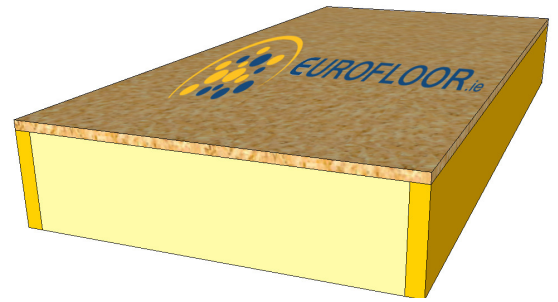

EUROFLOOR.ie
INSULATED FLOORING SYSTEM

Product Data Sheet

Description

EuroFloor is an insulated timber panelling which can be used for attic walkway access and attic flooring systems. EuroFloor is specially designed to allow house holders to insulate their attic and still use the space for storage. EuroFloor is essential for ensuring that there is safe, secure access from the attic hatch to the tank in the attic. It is comprised of a high density foam insulation which ensures it meets the current building regulations when used in conjunction with existing fiberglass. It is a mandatory requirement under the SEAI's HES Scheme to install an insulated walkway from the attic hatch to the cold water tank or any other appliance that is located in the attic.

EuroFloor Benefits

- Reduces energy costs
- Easy to install
- Provides excellent thermal conductivity
- Moisture resistant

U-Values

Contact EuroBead technical department for further U-Value calculations (Calculations Method I.S. EN ISO 6946) The Mineral Wool Insulation used has a thermal conductivity of 0.044 W/mK

Insulation between joists	Product installed over joists	U – Value W/m ² K
100mm	EuroFloor 150	0.16
150mm	EuroFloor 150	0.14
200mm	EuroFloor 150	0.12
300mm	EuroFloor 150	0.10

EuroFloor Installation

- EuroFloor boards should be laid transverse to the joists.
- Boards easily slot in together and should be screw fixed for extra security
- Electrical cables should be enclosed with a suitable conduit and ensure that they are separated from the EuroFloor boards